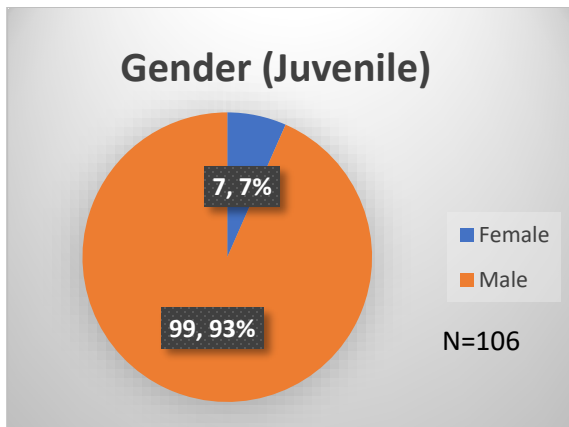

Daily Data Dashboard – January 10, 2023

Demographics for JTDC Population

Tuesday Morning Midnight Count

Total # of probation Involved youth¹: 1,055

¹ Probation Active: Any youth who is pending sentencing with an active social history, has been formally placed on probation or supervision with Cook County Juvenile Probation on the date of the report.

*Age, Gender and Race for Criminal Court population (N=1) is not represented in this report.

Data sources: cFive Supervisor – Probation Population and RMIS – JTDC Population

Daily Data Dashboard – January 10, 2023
Demographics for JTDC Population
Tuesday Morning Midnight Count