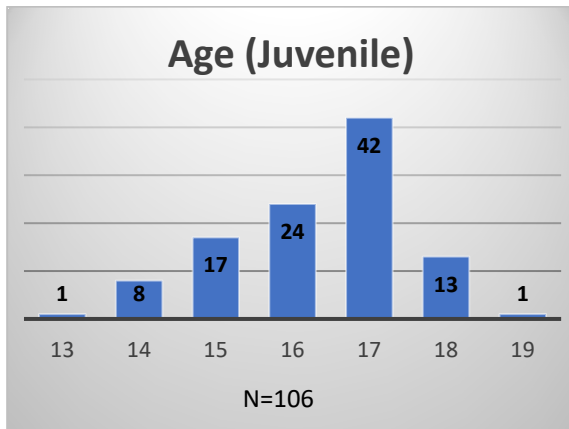

Daily Data Dashboard – January 10, 2023

Demographics for JTDC Population

Tuesday Morning Midnight Count

Total # of probation Involved youth¹: 1,055

¹ Probation Active: Any youth who is pending sentencing with an active social history, has been formally placed on probation or supervision with Cook County Juvenile Probation on the date of the report.

*Age, Gender and Race for Criminal Court population (N=1) is not represented in this report.

Data sources: cFive Supervisor – Probation Population and RMIS – JTDC Population

Daily Data Dashboard – January 10, 2023
Demographics for JTDC Population
Tuesday Morning Midnight Count