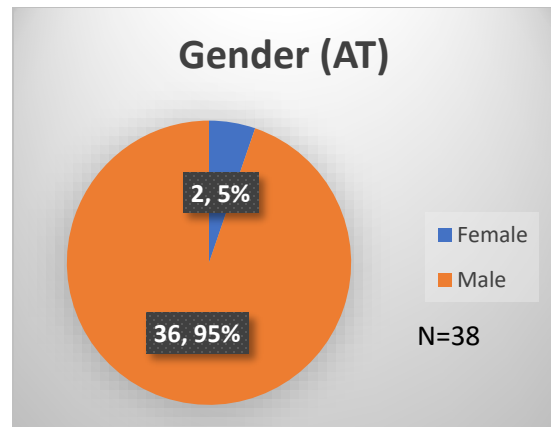

Daily Data Dashboard – January 10, 2023

Demographics for JTDC Population

Tuesday Morning Midnight Count

Total # of probation Involved youth¹: 1,055

¹ Probation Active: Any youth who is pending sentencing with an active social history, has been formally placed on probation or supervision with Cook County Juvenile Probation on the date of the report.

*Age, Gender and Race for Criminal Court population (N=1) is not represented in this report.

Data sources: cFive Supervisor – Probation Population and RMIS – JTDC Population

Daily Data Dashboard – January 10, 2023
Demographics for JTDC Population
Tuesday Morning Midnight Count