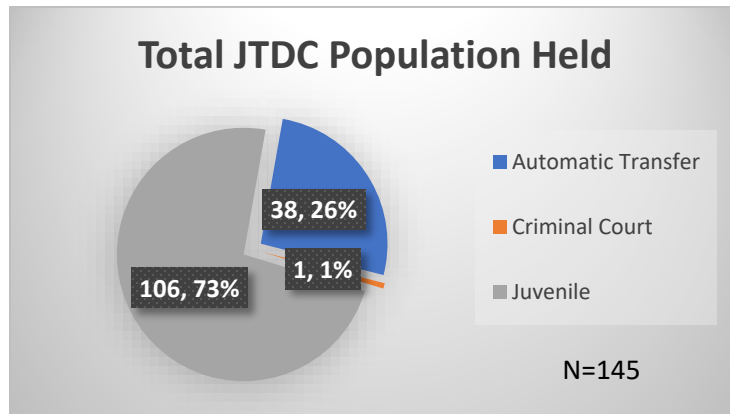

Daily Data Dashboard – January 10, 2023

Demographics for JTDC Population

Tuesday Morning Midnight Count

Total # of probation Involved youth¹: 1,055

¹ Probation Active: Any youth who is pending sentencing with an active social history, has been formally placed on probation or supervision with Cook County Juvenile Probation on the date of the report.

*Age, Gender and Race for Criminal Court population (N=1) is not represented in this report.

Data sources: cFive Supervisor – Probation Population and RMIS – JTDC Population

Daily Data Dashboard – January 10, 2023
Demographics for JTDC Population
Tuesday Morning Midnight Count