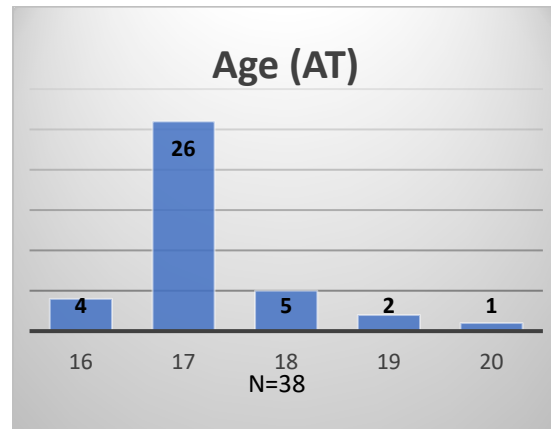

Daily Data Dashboard – January 10, 2023

Demographics for JTDC Population

Tuesday Morning Midnight Count

Total # of probation Involved youth¹: 1,055

¹ Probation Active: Any youth who is pending sentencing with an active social history, has been formally placed on probation or supervision with Cook County Juvenile Probation on the date of the report.

*Age, Gender and Race for Criminal Court population (N=1) is not represented in this report.

Data sources: cFive Supervisor – Probation Population and RMIS – JTDC Population

Daily Data Dashboard – January 10, 2023
Demographics for JTDC Population
Tuesday Morning Midnight Count